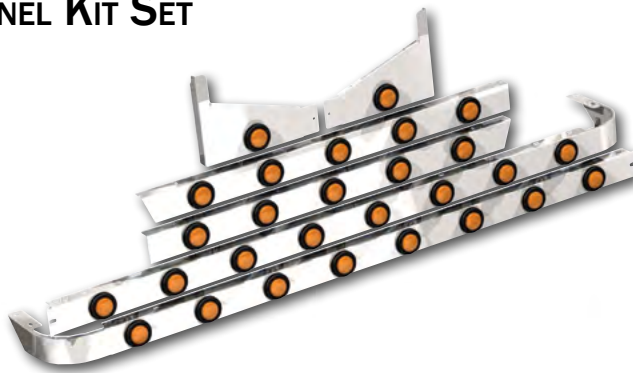

PB SLEEPER SKIRT PANEL KIT SET

Table 1-221: Exterior Accessories - Sleeper Skirt Panel Kit Set

Part No.	Description
MD0701	Sleeper Skirt Panel Kit Set - 70” - PB 379, 1988 & Later, Cab/Sleeper/Extender with 2” Round Lights