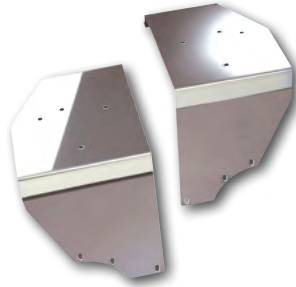

ROOF BRACKETS & PANELS

KW REVOLVING BEACON BRACKETS

Table 1-348: Exterior Accessories - Revolving Beacon Brackets

Part No.	Description	Qty.
MD1584	Revolving Beacon Light Brackets - KW Modular, Above Entrance Door, Mirror Finish, Rigid Stainless Steel	1 pr.
MD1585	Revolving Beacon Light Brackets - KW AeroCab, Rear Bunk, Mirror Finish, Rigid Stainless Steel	1 pr.