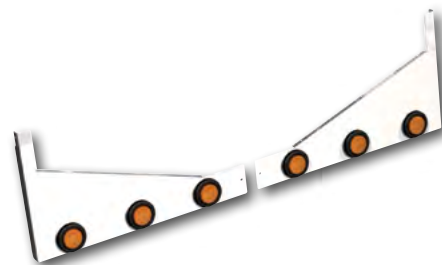

CAB EXTENDER SKIRTS & PANELS

EXTERIOR ACCESSORIES

PB EXTENDER SKIRTS

MD0445

MD0446

MD0458

Table 1-194: Exterior Accessories - Extender Skirts

Part No.	Description	Qty.
MD0445	Extender Skirt - PB 379 Unibilt 1987 & Later with X2AG2 LED Lights	1 pr.
MD0446	Extender Skirt - PB 379 Unibilt 1987 & Later Single Bulb	1 pr.
MD0458	Extender Skirt - PB 379 1987 & Later with 3-count 2" Round Lights 8" light spacing	1 pr.