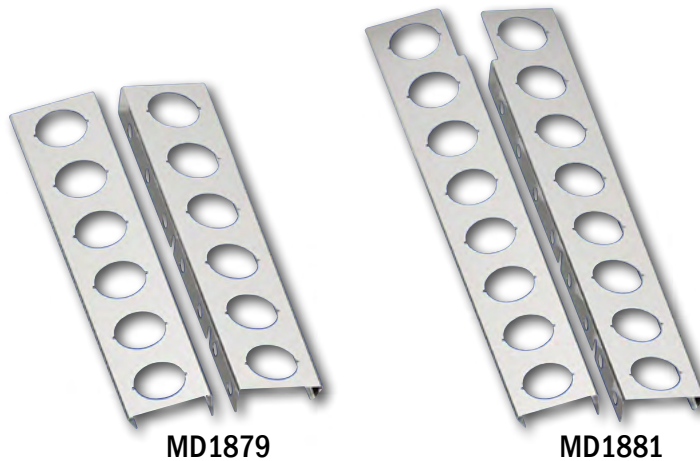

PB FRONT AIR CLEANER LIGHT BARS W/O LIGHTS

Table 1-90: Exterior Accessories - Air Cleaner Light Bars - Front without Lights

Part No.	Description	Qty.
MD1879	Air Cleaner Light Bar - Front, PB, 6-count cutouts, no Lights or Grommets Included, Harnesses Included	1 pr.
MD1881	Air Cleaner Light Bar - Front, PB, 8-count cutouts, no Lights or Grommets Included, Harnesses Included	1 pr.