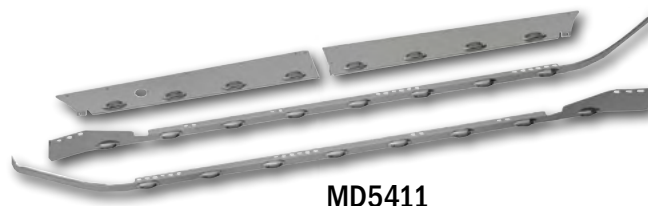

MD5268

MD5411

Table 1-190: Exterior Accessories - Cab/Sleeper/Extender Kits - KW T660

Part No.	Description
MD5268	Cab/ Sleeper/ Extender Kit - 72" - KW T660 with fairings with 11-count P168A Lights with Block Heater hole
MD5269	Cab/ Sleeper/ Extender Kit - 72" - KW T660 with fairings with 11-count P168AC Lights with Block Heater hole - Lights, Hardware, and Harness Included
MD5411	Cab/ Sleeper/ Extender Kit - 86" - KW T660 with fairings with 12-count P168AC Lights with Block Heater hole