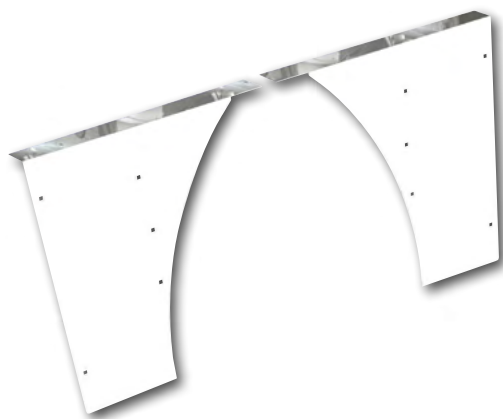

PB 359 HOOD PANELS

Table 1-298: Exterior Accessories - Hood Panels - PB 359

Part No.	Description	Qty.
MD0580	Hood Panel for Extended Hood - Lower Panel - PB 359, 1973-1987	1 pr.