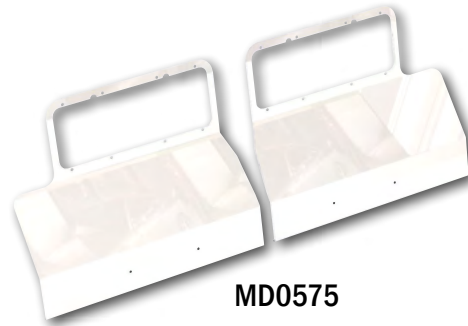

PB 378, 379 1987 & LATER HEADLIGHT FENDER GUARDS

Table 1-275: Exterior Accessories - Fender Guards - PB 378, 379 1987 & Later

Part No.	Description	Qty.
MD0529	Headlight Fender Guard - PB 378, 379 1987 & Later with 6-count X3AG2 LED Lights	1 pr.
MD0531	Headlight Fender Guard - PB 378, 379 1987 & Later with 2-count X2AG2 LED Lights	1 pr.
MD0575	Headlight Fender Guard - PB 379 & 378 1987 & Later Plain	1 pr.