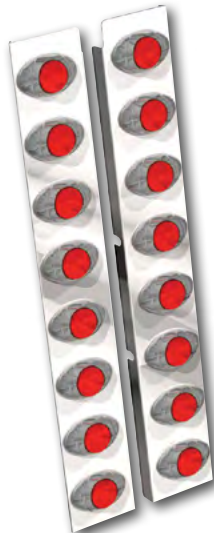

PB 379 1987

Table 1-80: Exterior Accessories - Air Cleaner Light Bars - PB 379 1987

Part No.	Description	Qty.
MD0298	Air Cleaner Light Bar - PB 379, 1987, 8-count lights	1 pr.

PB 379 2005 & LATER

MD1095

MD1097