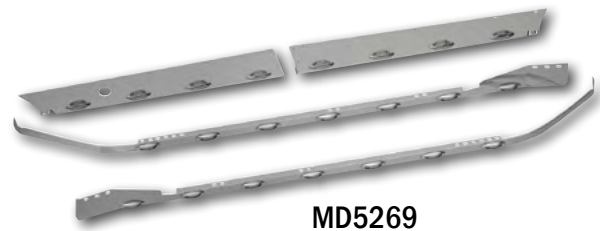

CAB/SLEEPER/EXTENDER KITS

KW T660 CAB/SLEEPER/EXTENDER KITS

MD5269

Part No.	Description
MD5268	Cab/ Sleeper/ Extender Kit - 72" - KW T660 with fairings with 11-count P168A Lights with Block Heater hole
MD5269	Cab/ Sleeper/ Extender Kit - 72" - KW T660 with fairings with 11-count P168AC Lights with Block Heater hole - Lights, Hardware, and Harness Included
MD5411	Cab/ Sleeper/ Extender Kit - 86" - KW T660 with fairings with 12-count P168AC Lights with Block Heater hole

KW W900 2011 & LATER CAB/SLEEPER/EXTENDER KITS

Part No.	Description
MD5627	Cab/ Sleeper/ Extender Kit - 86" - KW W900, 2011 & Later, with X2AG2 LED Lights with fuel door access in Sleeper panel
MD5628	Cab/ Sleeper/ Extender Kit - 86" - KW W900, 2011 & Later, with X2ACG2 LED Lights with fuel door access in Sleeper panel