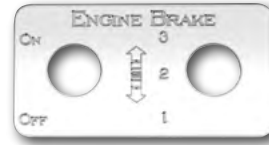

Part No.	Description
MC195	Switch Plate - Electric Toggle, Stainless Steel

SWITCH PLATES - ENGINE BRAKE

MC132

MC135

MC136

MC137

MC202

MC225