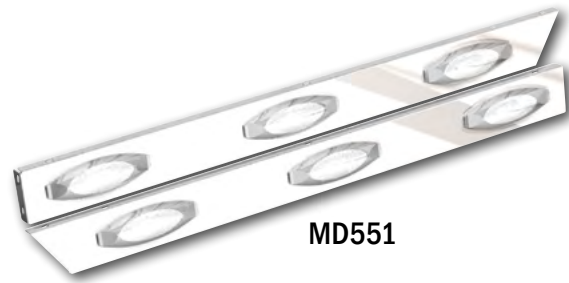

MD551

Part No.	Description	Qty.
MD0181	Split Fender Cab Skirt Panel - KW T800, 1996 & Later, with 3-count X2AG2 LED Lights	1 pr.
MD551	Cab Skirt Panel - Split Fender - KW T800, 1996 & Later, with 3-count X2ACG2 LED Lights, Clear Lens	1 pr.