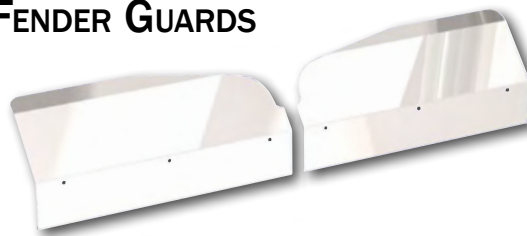

PB FENDER GUARDS W/ FLAMES

Table 1-268: Exterior Accessories - Fender Guards with Flames

Part No.	Description	Qty.
MD0768	Fender Guard - PB "Firestorm Series" - etched Logo	1 pr.

PB 359 1973-1987 FENDER GUARDS