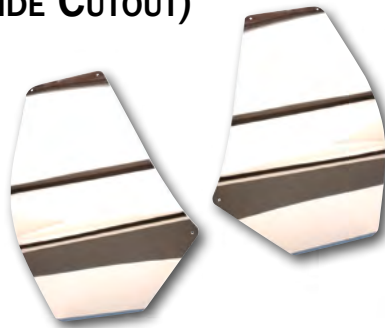

PB ULTRACAB ROOF PANEL W/ LOGO CUTOUT

Table 1-350: Exterior Accessories - Roof Panels - Ultracab with Logo Cutout

Part No.	Description
MD0216	Roof Panel - PB Ultracab Sleeper with Logo Cutout

PB ULTRACAB ROOF PANEL (SIDE CUTOUT)