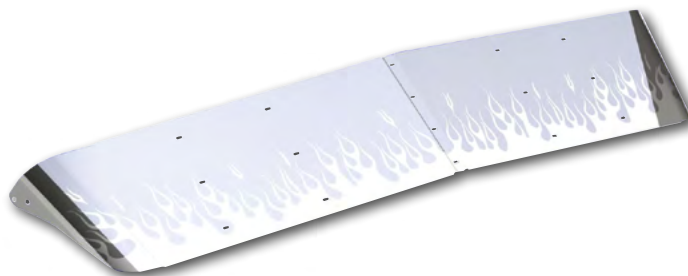

KW W900 1998 & LATER SUNVISORS "FIRESTORM SERIES"

Table 1-364: Exterior Accessories - Sunvisors - KW "Firestorm Series" 1998 & Later

Part No.	Description
MD0865	Sunvisor for Extended AeroCab - KW W900 1998 & Later "Firestorm Series", Non-Louvered - 13" deep