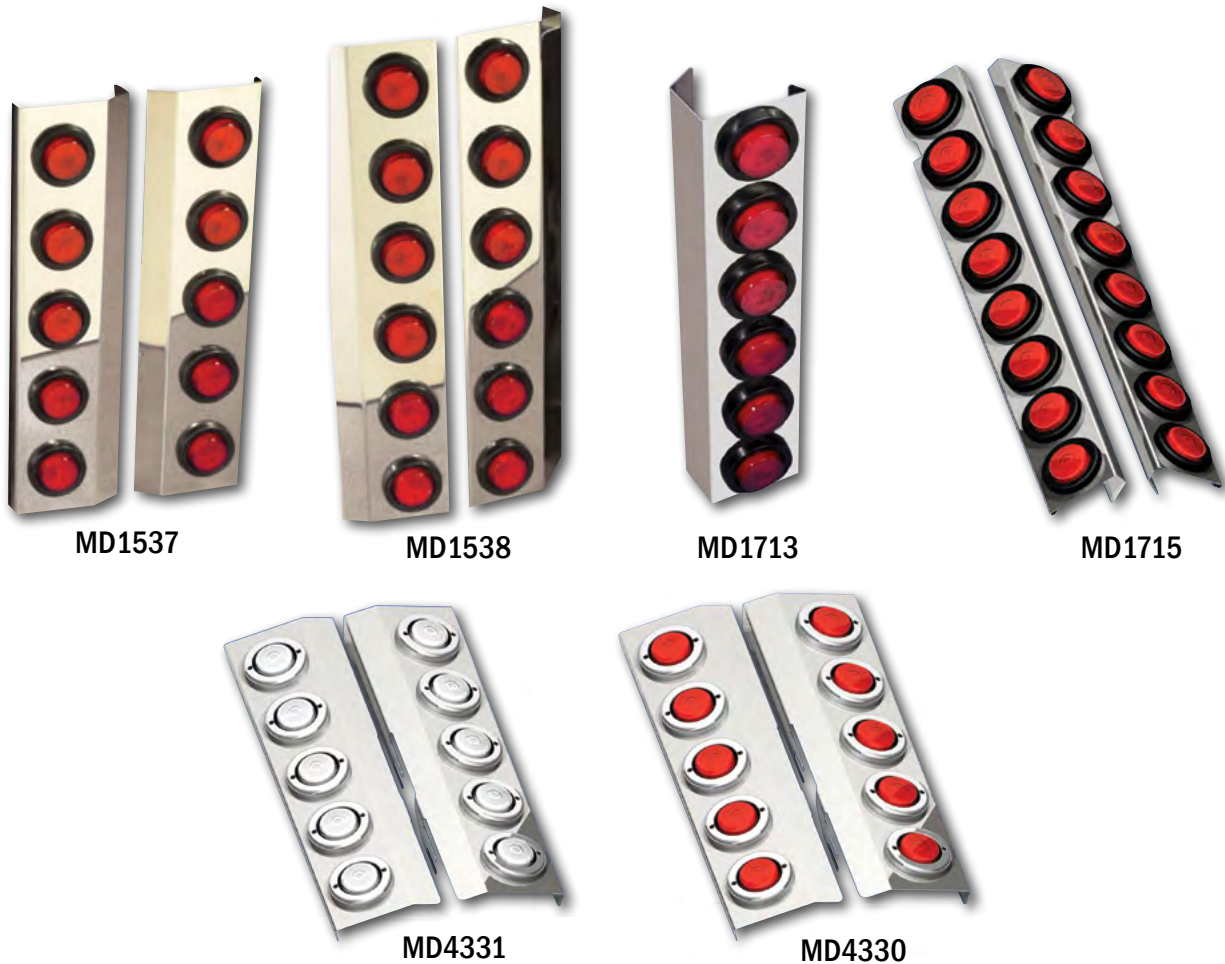

REAR AIR CLEANER LIGHT BARS W/ LIGHTS

Table 1-104: Exterior Accessories - Air Cleaner Light Bars - Rear with Lights

Part No.	Description	Qty.
MD1537	Air Cleaner Light Bar - Rear - for 13" Donaldson Air Cleaner with 5 Lights, Lights & Harnesses Included	1 pr.
MD1538	Air Cleaner Light Bar - Rear - for 15" Donaldson Air Cleaner with 6 Lights, no Hardware required, Lights & Harnesses Included, Incandescent	1 pr.
MD1713	Air Cleaner Light Bar - Rear, PB, with 6-count 2" Round Lights, designed to fit 15" Vortex Air Cleaner, Note: will not fit PB 389, 388 2010	1 pr.
MD1715	Air Cleaner Light Bar - Rear, PB for 15" Vortex Air Cleaner with 8-count 2" Round Lights - Note: will not fit PB 388, 389, 2010	1 pr.
MD4330	Air Cleaner Light Bar - Rear, for 13" Donaldson Air Cleaner with 5-count 2" Round Starburst Lights with bezels, Lights and Harnesses Included	1 pr.
MD4331	Air Cleaner Light Bar - Rear, for 13" Donaldson Air Cleaner with 5-count 2" Round Clear Starburst Lights with bezels, Lights and Harnesses Included	1 pr.