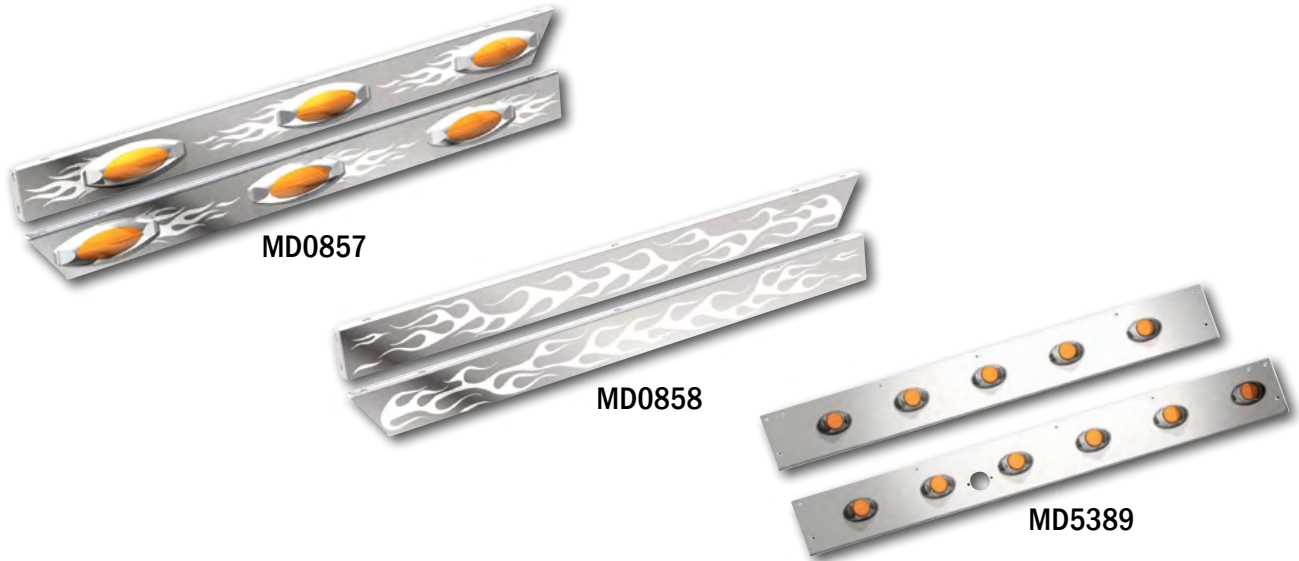

KW T800 CAB SKIRT PANELS

Table 1-164: Exterior Accessories - Cab Skirt Panels - KW T800

Part No.	Description	Qty.
MD0857	Split Fender Cab Skirt Panel - KW T800 "Firestorm Series" with 3-count X2AG2 LED Lights	1 pr.
MD0858	Split Fender Cab Skirt Panel - KW T800 "Firestorm Series" - Plain	1 pr.
MD5389	Cab Skirt Panel - DayCab KW T800 - for cabs with Dual Exhaust with X3AG2 LED Lights with Visor bezels (6 Driver/5 Passenger) - replaces kick/scuff panel	1 pr.