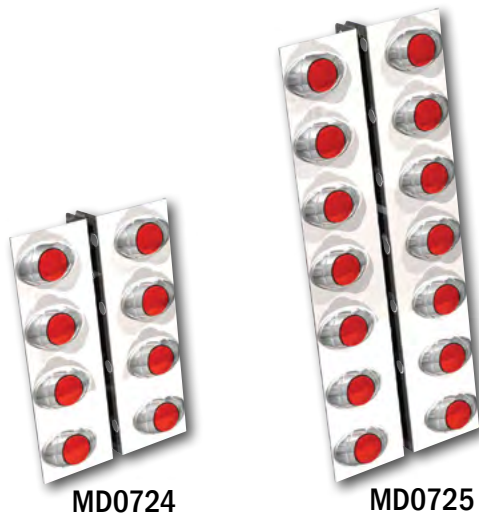

KW W900 1982 & LATER REAR AIR CLEANER LIGHT BARS

Table 1-98: Exterior Accessories - Air Cleaner Light Bars - Rear KW W900 1982 & Later

Part No.	Description	Qty.
MD0724	Air Cleaner Light Bar - Rear - KW W900, 1982 & Later, 4-count X3RG2 LED Lights	1 pr.
MD0725	Air Cleaner Light Bar - Rear - KW W900, 1982 & Later, 7-count X3RG2 LED Lights	1 pr.
MD0726	Air Cleaner Light Bar - Rear - KW W900, 1982 & Later, 7-count X3RG2 LED Lights	1 pr.