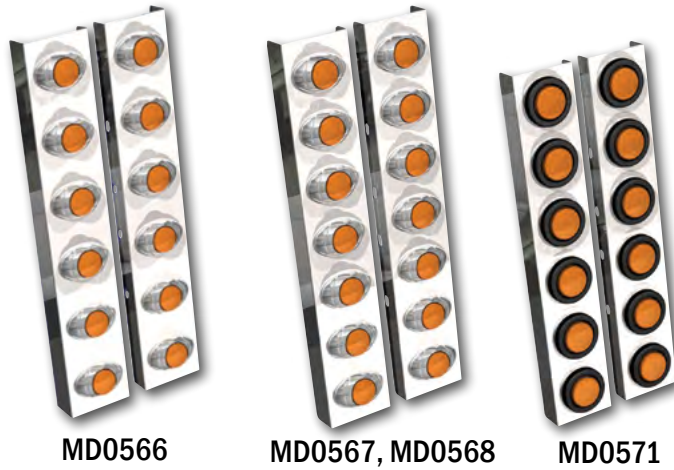

KW W900 1982 & LATER CENTER AIR CLEANER LIGHT BARS

MD0566

MD0567, MD0568

MD0571

Table 1-95: Exterior Accessories - Air Cleaner Light Bars - Center KW W900 1982 & Later

Part No.	Description	Qty.
MD0566	Air Cleaner Light Bar - Center, KW W900, 1982 & Later, 6-count, X3A LED	1 pr.
MD0567	Air Cleaner Light Bar - Center, KW W900, 1982 & Later, 7-count, X3A Incandescent	1 pr.
MD0568	Air Cleaner Light Bar - Center, KW W900, 1982 & Later, 7-count, X3A Amber LED	1 pr.
MD0569	Air Cleaner Light Bar - Center, KW W900, 1982 & Later, 7-count, 2" Round	1 pr.
MD0571	Air Cleaner Light Bar - Center, KW W900, 1982 & Later, 6-count, 2" Round	1 pr.