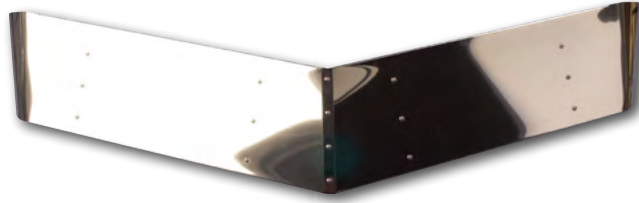

PB 10" EXTENDED CAB SUNVISORS

Table 1-371: Exterior Accessories - Sunvisors - 10" PB Extended Cab

Part No.	Description
MD1735	Sunvisor for Standard Sloped/Extended Cab - 10" PB 1987-2004, Non-Louvered
MD1739	Sunvisor for Sloped/Extended UltraCab - 10" PB 1999-2001, Non-Louvered