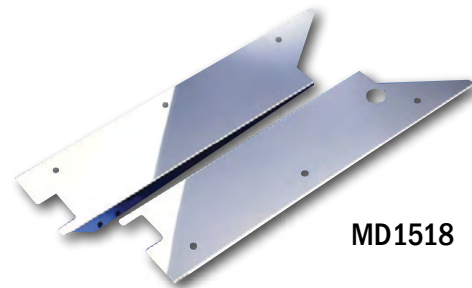

KICK PANELS

KW AEROCAB 1995 & LATER KICK PANELS

Table 1-320: Exterior Accessories - Kick Panels - KW AeroCab 1995 & Later

Part No.	Description
MD0324	Kick Panel - AeroCab KW 1995 & Later Daylite Door, Left Side only
MD0380	Kick Panel - AeroCab KW 1995 & Later Daylite Door, Right Side only
MD0403	Kick Panel - AeroCab KW 1995 & Later Daylite Door, with 1-count X3ACG2 LED, Right Side only

KW T600 Kick PANELS

Table 1-321: Exterior Accessories - Kick Panels - KW T600

Part No.	Description	Qty.
MD1518	Kick Panel - KW T600	1 pr.

MD1518