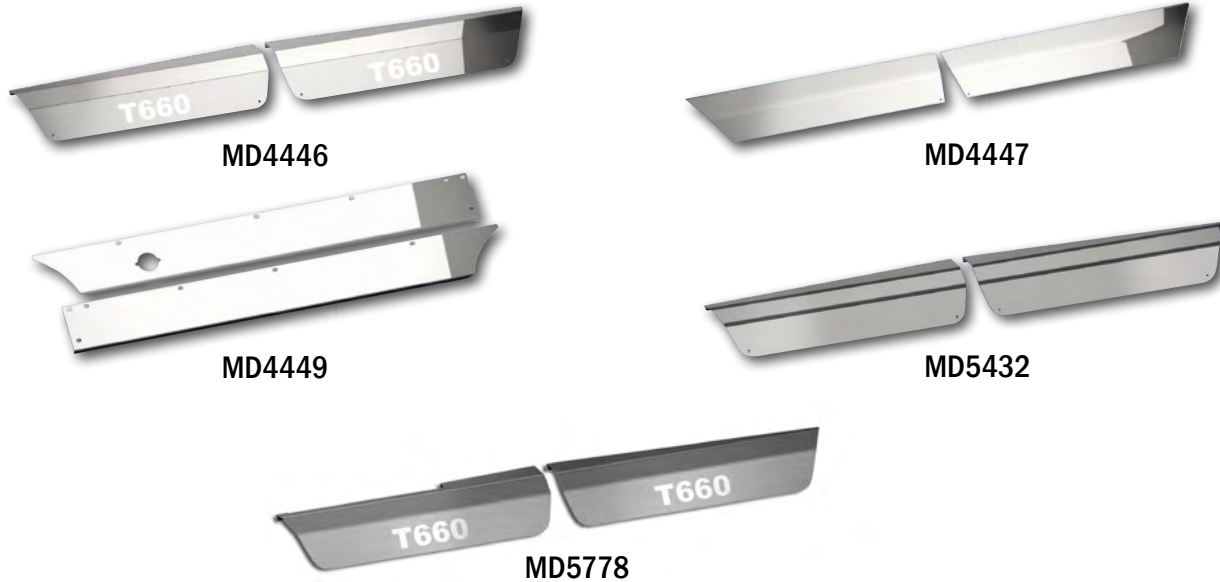

KW T660 Kick PANELS

Table 1-322: Exterior Accessories - Kick Panels - KW T660

Part No.	Description	Qty.
MD4446	Kick Panel - KW T660 - upper step panel, with etched Logo	1 pr.
MD4447	Kick Panel - KW T660 - lower step panel	1 pr.
MD4449	Kick Panel - KW T660 with Driver Side plug hole	1 pr.
MD5432	Kick Panel - KW T660 - upper step panel, Plain	1 pr.
MD5778	Kick Panel - KW T660 - upper step panel, with etched Logo, w/ cutout for after treatment	1 pr.
MD9001	Kick Panel - KW T660 - upper step panel, with etched Logo, w/ cutout for after treatment	1 pr.