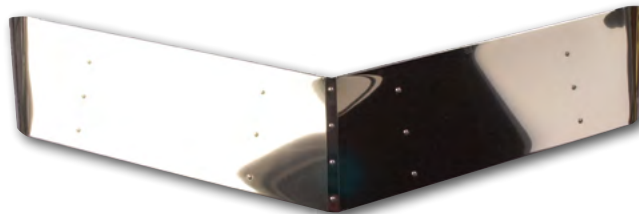

PB 14" STANDARD EXTENDED 1987-2004 SUNVISORS

Table 1-372: Exterior Accessories - Sunvisors - 14" PB Standard Extended 1987-2004

Part No.	Description
MD1450	Sunvisor for Standard Extended Cab - 14" PB 1987-2004, Non-Louvered