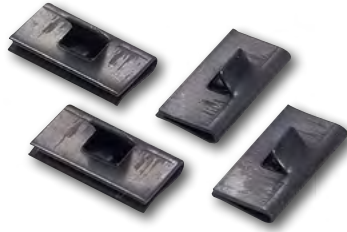

Part No.	Description
MD1122	Hub Cap - Axle & Hub Cover Kit Replacement Parts, Metal Insert for 1-1/2" Lug Nuts

HUB CAP CLIPS

Table 1-136: Exterior Accessories - Hub Caps Clips

Part No.	Description	Qty.
MW76	Mounting Clip - Rear Trailer Axle, 22-1/2" & 24-1/2" for Standard Hub Caps	1 Set
MW1222	Replacement Clips for Front Hub - for Aluminum Wheels	1 Pack
MW1222-1	Trailer Hub Cap Clips (pack of 3)	1 Pack