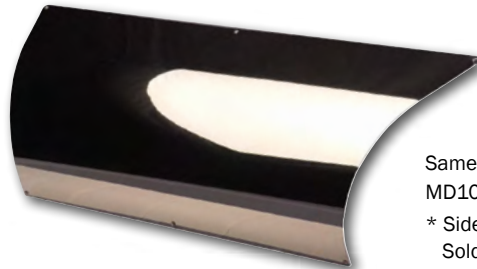

PB ULTRACAB ROOF PANELS

MD10660/ MD10670

Same image is used for
MD10660 & MD10670
* Side Roof Panels
Sold Separately

Table 1-349: Exterior Accessories - Roof Panels

Part No.	Description
MD10660	Roof Panel - PB Ultracab Sleeper
MD10670	Roof Panel - PB Standard Cab Sleeper