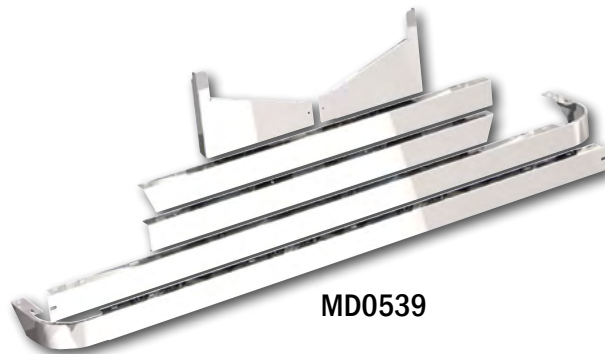

MD0539

Table 1-192: Exterior Accessories - Cab/Sleeper/Extender Kits - PB 379 1988 & Later

Part No.	Description
MD0536	Cab/ Sleeper/ Extender Kit - 70" - PB 379 1988 & Later with X2AG2 LED Lights
MD0537	Cab/ Sleeper/ Extender Kit - 70" - PB 379 1988 & Later with X2AG2 LED Lights
MD0538	Cab/ Sleeper/ Extender Kit - 70" - PB 379 1988 & Later
MD0539	Cab/ Sleeper/ Extender Kit - 70" - PB 379 1988 & Later Blank