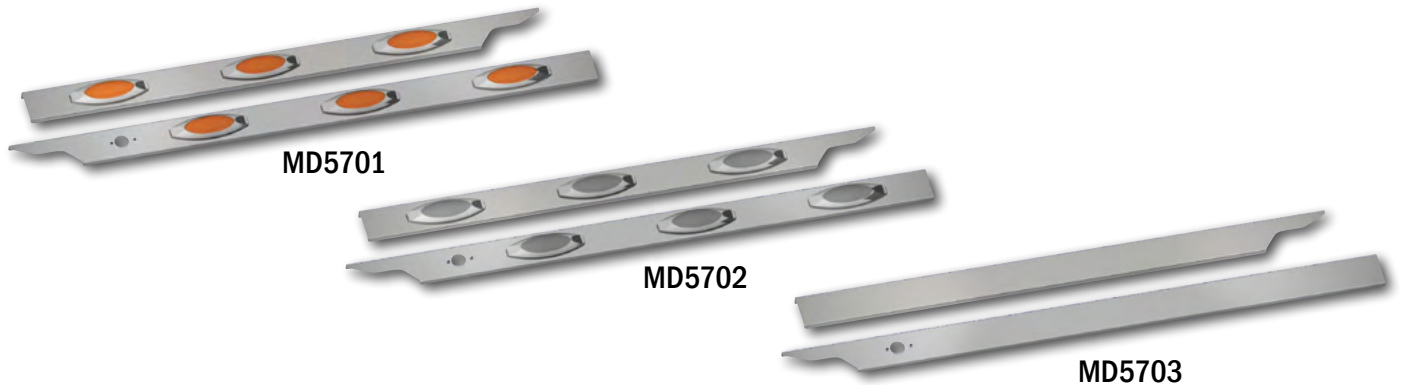

PB 367, 2011 & LATER CAB SKIRT PANELS W/ DUAL EXHAUST

Table 1-183: Exterior Accessories - Cab Skirt Panels - PB 367 2011 & Later with Dual Exhaust

Part No.	Description	Qty.
MD5701	Cab Skirt Panel - PB 367, 2011 & Later, with Dual Exhaust with Block Heater hole, X2AG2 LED Lights	1 pr.
MD5702	Cab Skirt Panel - PB 367, 2011 & Later, with Dual Exhaust - 3-count X2ACG2 LED Lights and Block Heater hole - 3" wide	1 pr.
MD5703	Cab Skirt Panel - PB 367, 2011 & Later, with Dual Exhaust with Block Heater hole, Plain	1 pr.