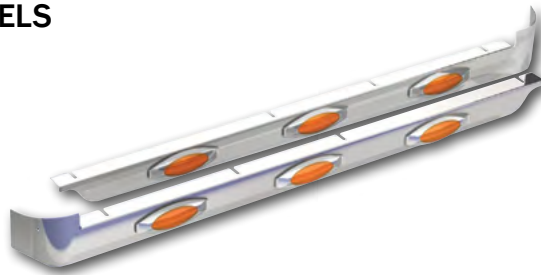

PB 386 CAB SKIRT PANELS

Table 1-179: Exterior Accessories - Cab Skirt Panels - PB 386

Part No.	Description	Qty.
MD4353	Cab Skirt Panel - PB 386 without Fairings with 3-count X2AG2 LED Lights, 3" wide	1 pr.
MD4356	Cab Skirt Panel - PB 386 without Fairings with 3-count X2AG2 LED Lights, 3" wide	1 pr.