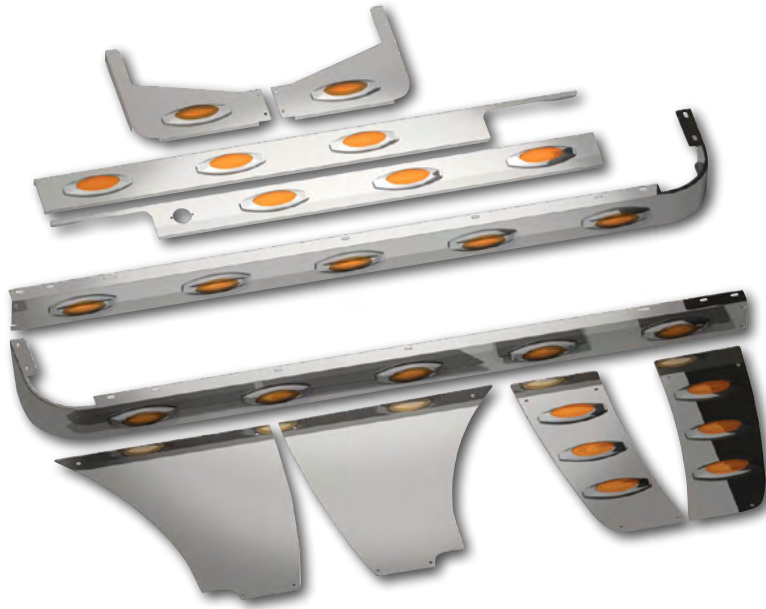

PB SKIRTING KIT

Table 1-189: Exterior Accessories - Skirting Kit - PB

Part No.	Description
MD5112	Skirting Kit - 70" - PB 389, 2007-2009, with X2AG2 LED Lights