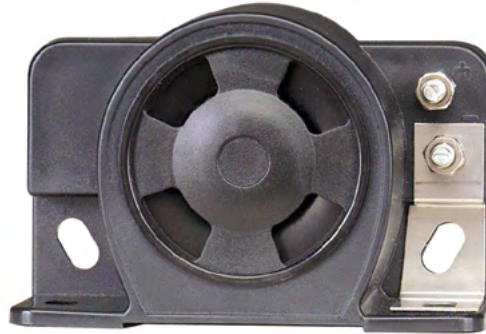

TB0001

TB0002

BACK-UP ALARMS

TRP® Back-Up Alarms, with rugged housings and heavy-duty construction, meet OEM specifications to ensure excellent durability and performance. Their value stands out against other brands in the marketplace.