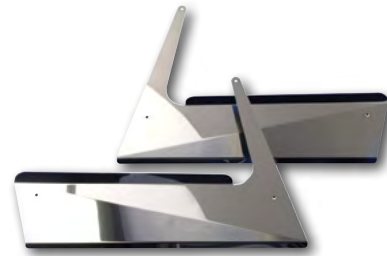

KW T800 HEADLIGHT FENDER GUARDS

MD1573

Part No.	Description	Qty.
MD1553	Standard Cab Headlight Surround Fender Guard - KW T800 - Stainless Steel	1 pr.
MD1573	Fender Guard for AeroCab - Under Headlight - KW T800, Stainless Steel	1 pr.
MD1574	Standard Cab Headlight Fender Guard - KW T800 - Stainless Steel	1 pr.
MD4510	Fender Guard - KW T800 2007 & Later Stainless Steel	1 pr.

KW T800 UNDER HEADLIGHT FENDER GUARDS

Part No.	Description	Qty.
MD0368	Under Headlight Fender Guard - KW T800 - 1989-1995, Plain - Stainless Steel	1 pr.
MD0879	Under Headlight Fender Guard - KW T800 "Firestorm Series" - Stainless Steel	1 pr.