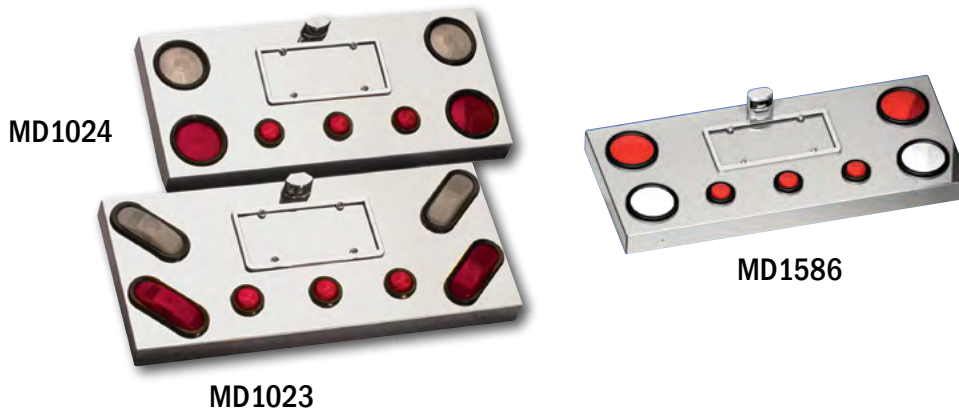

CENTER REAR LIGHT BARS W/ LIGHTS

EXTERIOR ACCESSORIES

Table 1-96: Exterior Accessories - Air Cleaner Light Bars - Center Rear with Lights

Part No.	Description
MD1023	Light Bar - Center Rear - KW and PB - 34" wide 6" Oval Lights Included, Hardware and wiring supplied, Unpolished, w/ removable back panel
MD1024	Light Bar - Center Rear - KW and PB - 4" Round and - 34" wide - Lights Included, Hardware and some wiring supplied, Unpolished, w/ removable back panel
MD1586	Light Bar - Center Rear, Round Lights, Unpolished, w/ removable back panel

MD1023, MD1024, and MD1586 use incandescent lamps