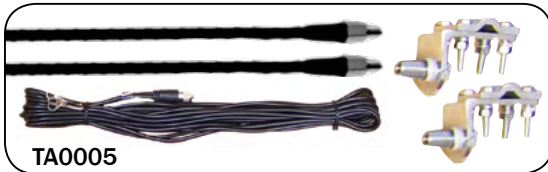

Scan the code for more information.
Get the free mobile app at <http://gettag.mobi>

ANTENNAS

MULTIBAND & CB

Table 1-14: Interior Equipment - Antennas

Part No.	Height	Color	Type	Note
TA0001	3 ft (.91m)	Black	Multiband	
TA0002	4 ft (1.2m)	Black	CB	Single
TA0003	2 ft (.61m)	Black	CB	
TA0004	4 ft (1.2m)	Black	CB	
TA0005	4 ft (1.2m)	Black	CB	Dual
TA0006	2 ft (.61m)	White	CB	
TA0007	3 ft (.91m)	White	CB	
TA0008	3 ft (.91m)	Black	CB	
TA0009	4 ft (1.2m)	White	CB	