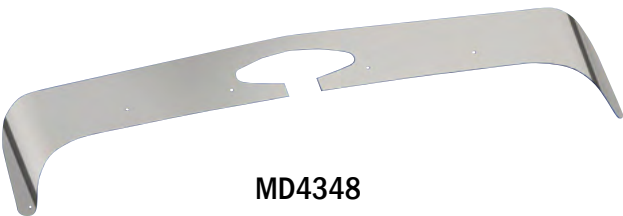

PETERBILT BUG DEFLECTORS W/O FLAMES

MD4348