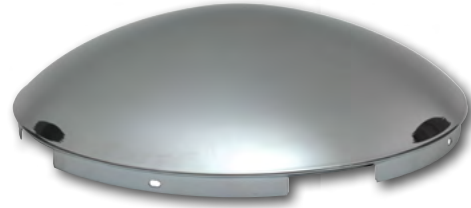

WHEEL COVER

Table 1-118: Exterior Accessories - Hub Cap - Wheel Cover with Cap

Part No.	Description	Qty.
MW1240	Wheel Cover - Cap	1 pr.

HUB CAPS

FRONT HUB CAPS FOR 10 LUG ALUMINUM WHEELS

- For use on 10-hole stud and hub-piloted wheels
- Fits 8.73-inch and 220.1-mm hub bores