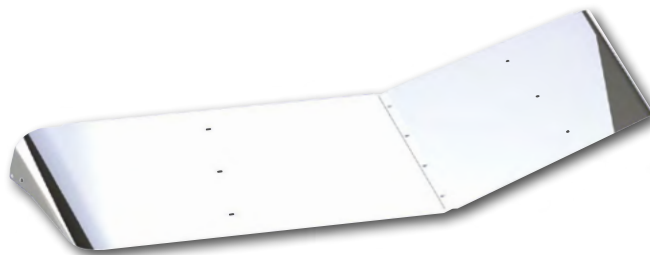

PB 14" STANDARD EXTENDED 2005 & LATER SUNVISORS

Table 1-373: Exterior Accessories - Sunvisors - 14" PB Standard Extended 2005 & Later

Part No.	Description
MD0816	Sunvisor - Standard Cab - 14" Extended Non-Louvered - 2005 & Later